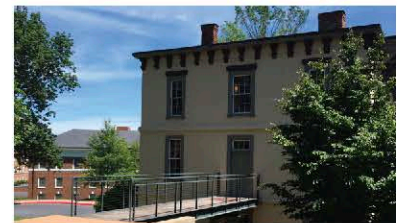

Walking Directions

CENTRAL GROUNDS GARAGE TO VARSITY HALL

APPROXIMATELY 10 MIN WALK

VIEW OF VARSITY HALL COMING FROM PARKING GARAGE